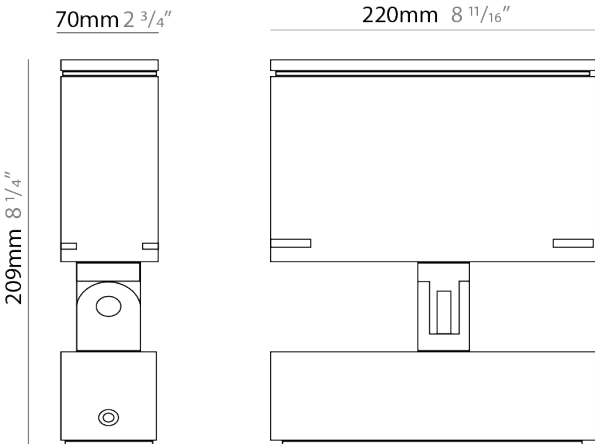

GENERAL

Series: Target
Brand: Platek
Division: Exterior
Mounting Type: Surface
Mounting Location: Above Ground
Subcategory: Flood

PHYSICAL

Shape: Rectangle
Length (mm): 220
Length (in): 8 11/16
Width (mm): 70
Width (in): 2 3/4
Height (mm): 213
Height (in): 8 3/8
Light Distribution: Adjustable / Direct
Screws: A4 stainless steel
Diffuser: Clear tempered glass
Fixture Finish: [BLK / WHI / GRY / COR / ANT / BRZ](#)
Fixture Material: Aluminum Die Cast

ELECTRICAL

Lamp Type: LED
Input Wattage (W): 34
Total Output Wattage (W): 32
Dimming: Non-Dimmable
Driver Included: Yes
Driver Location: Integrated
Driver Type: Constant Current - Universal
Driver Class: Class 2
Input Voltage (V): 120 - 277
Constant Current (mA): 700
Upon Request: (Not included - see components [IP65 or higher enclosure to be supplied by others]) Remote: 0-10Vdc dimming / DMX

LED

Number of LEDs: 16
Color Temperature (°K): [3000 / 4000](#)
Max. Delivered Lumen (lm): 3075 / 3200
Nominal Lumen (lm): 4000 / 4160
CRI: >80 CRI
Lamp Life (hrs): 60000

OPTICAL

Optic°: [9 / 24 / 48 / ELL](#)
Adjustability: Rotational 330°; Tilt 90°

RATINGS AND CERTIFICATIONS

Certified By: Certified for North American Standards
IP rating: IP66
IK Rating: IK08
Bug Rating: B3 U0 G0