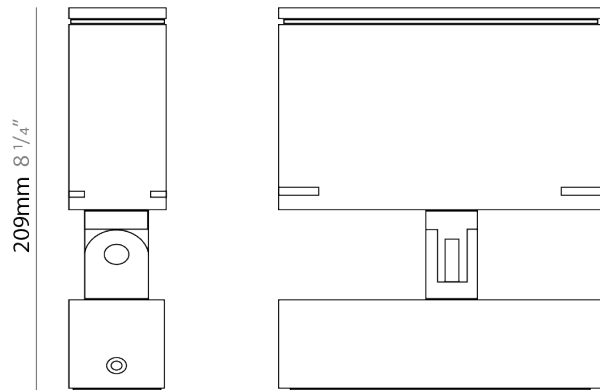

70mm 2 3/4"

220mm 8 11/16"