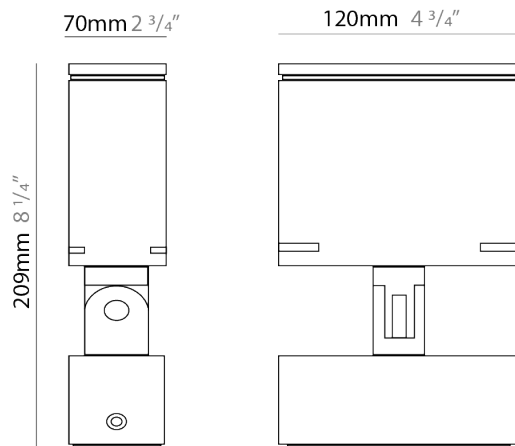

1. To build a product code in our configurator select the specify button on the base model # product page
2. To build a manual product code on this datasheet choose from the options listed below in blue font and add the suffix to the base model #

GENERAL

Series: Target
Brand: Platek
Division: Exterior
Mounting Type: Surface
Mounting Location: Above Ground
Subcategory: Flood

PHYSICAL

Shape: Rectangle
Length (mm): 120
Length (in): 4 3/4
Width (mm): 70
Width (in): 2 3/4
Height (mm): 213
Height (in): 8 3/8
Light Distribution: Adjustable / Direct
Screws: A4 stainless steel
Diffuser: Clear tempered glass
Fixture Finish: BLK / WHI / GRY / COR / ANT / BRZ
Fixture Material: Aluminum Die Cast

ELECTRICAL

Lamp Type: LED
Input Wattage (W): 20
Total Output Wattage (W): 16
Dimming: Non-Dimmable
Driver Included: Yes
Driver Location: Integrated
Driver Type: Constant Current - 120Vac
Driver Class: Class 2
Input Voltage (V): 120 - 277
Constant Current (mA): 700
Upon Request: Integral: Phase dimming 120Vac / Non-dimming 120/277Vac / Remote: 0-10Vdc dimming

LED

Number of LEDs: 8
Color Temperature (°K): 3000 / 4000
Max. Delivered Lumen (lm): 1615 / 1680
Nominal Lumen (lm): 2000 / 2080
CRI: >80 CRI
Lamp Life (hrs): 60000

OPTICAL

Optic°: 9 / 24 / 48 / ELL
Adjustability: Rotational 330°; Tilt 90°

RATINGS AND CERTIFICATIONS

Certified By: Certified for North American Standards
IP rating: IP66
IK Rating: IK08
Bug Rating: B2 U0 G0