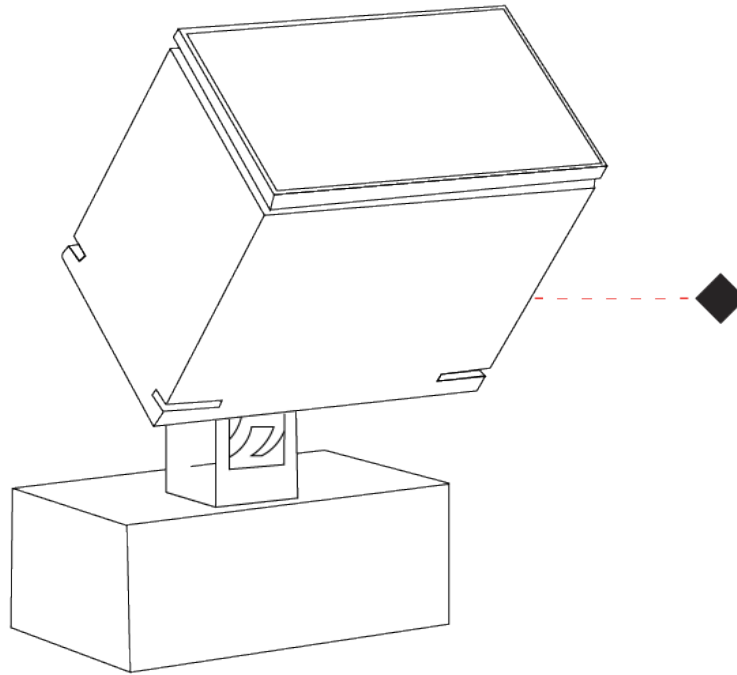

TARGET SURFACE

E9F233-

PROJECT	_____
TYPE	_____
SPECIFIER	_____
QUANTITY	_____
DATE	_____

E