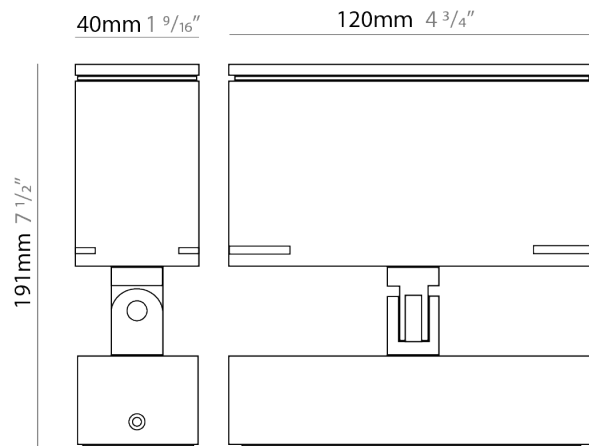

TARGET SURFACE

E9F232- _____ - _____
base number   Finish   Lens
                         Options   Options

1. To build a product code in our configurator select the specify button on the base model # product page
2. To build a manual product code on this datasheet choose from the options listed below in blue font and add the suffix to the base model #

GENERAL

Series: Target
Brand: Platek
Division: Exterior
Mounting Type: Surface
Mounting Location: Above Ground
Subcategory: Flood

PHYSICAL

Shape: Rectangle
Length (mm): 120
Length (in): 4 ³/₄
Width (mm): 40
Width (in): 1 ⁹/₁₆
Height (mm): 191
Height (in): 7 ¹/₂
Light Distribution: Adjustable / Direct
Screws: A4 stainless steel
Diffuser: Clear tempered glass
Fixture Finish: [BLK / WHI / GRY / COR / ANT / BRZ](#)
Fixture Material: Aluminum Die Cast
Cable Details: 2000mm Cable

ELECTRICAL

Lamp Type: LED
Total Output Wattage (W): 8
Dimming: DMX
Driver Included: No
Driver Location: Remote
Driver Type: Constant Current - Universal
Driver Class: Class 2
Input Voltage (V): 120 - 277
Constant Current (MA): 700

LED

Number of LEDs: 4
Color Temperature (°K): RGBW
CRI: >80 CRI
Lamp Life (hrs): 60000
Special LEDs offerings: RGBW

OPTICAL

Optic°: [9 / 24 / 48 / ELL](#)
Adjustability: Tilt 90°

RATINGS AND CERTIFICATIONS

Certified By: Certified for North American Standards
IP rating: IP66
IK Rating: IK08
Bug Rating: B3 U0 G0